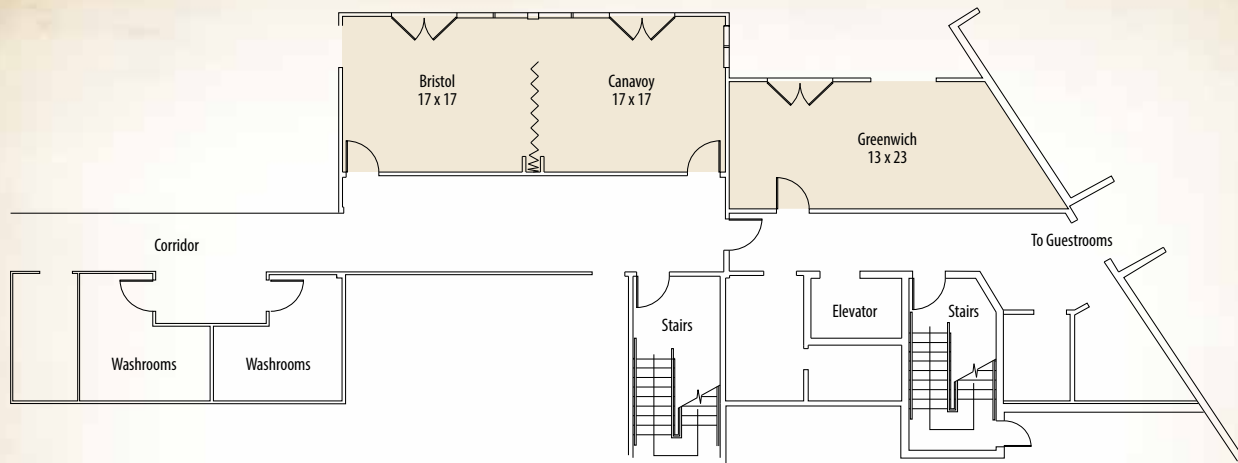

Rodd Crowbush

Golf & Beach Resort

RODD HOTELS & RESORTS

Rodd
HOTELS & RESORTS

On Route #350 in Lakeside • PO Box 164 • Morell • Prince Edward Island • Canada • C0A 1S0
www.rodccrowbush.com

Rodd Crowbush - Meeting & Convention Facilities

Meeting Rooms	Dimensions	Sq. Ft.	Ceiling	Theatre	Banquet	Reception	Classroom	Hollow Sq.	U-Shape	Boardroom
Lakeside West	40' x 31'	1240	14'	100	72	125	40	40	36	25
Lakeside East	40' x 31'	1240	14'	100	72	125	40	40	36	25
Lakeside West/East	40' x 62'	2480	14'	200	176	200	80	90	74	60
Bristol	17' x 17'	289	9'	15	8	15	12	10	8	10
Canavoy	17' x 17'	289	9'	15	8	15	12	10	8	10
Bristol/Canavoy	17' x 34'	578	9'	50	24	45	20	24	24	24
Greenwich	13' x 23'	299	9'	10	16	20	10	10	10	16