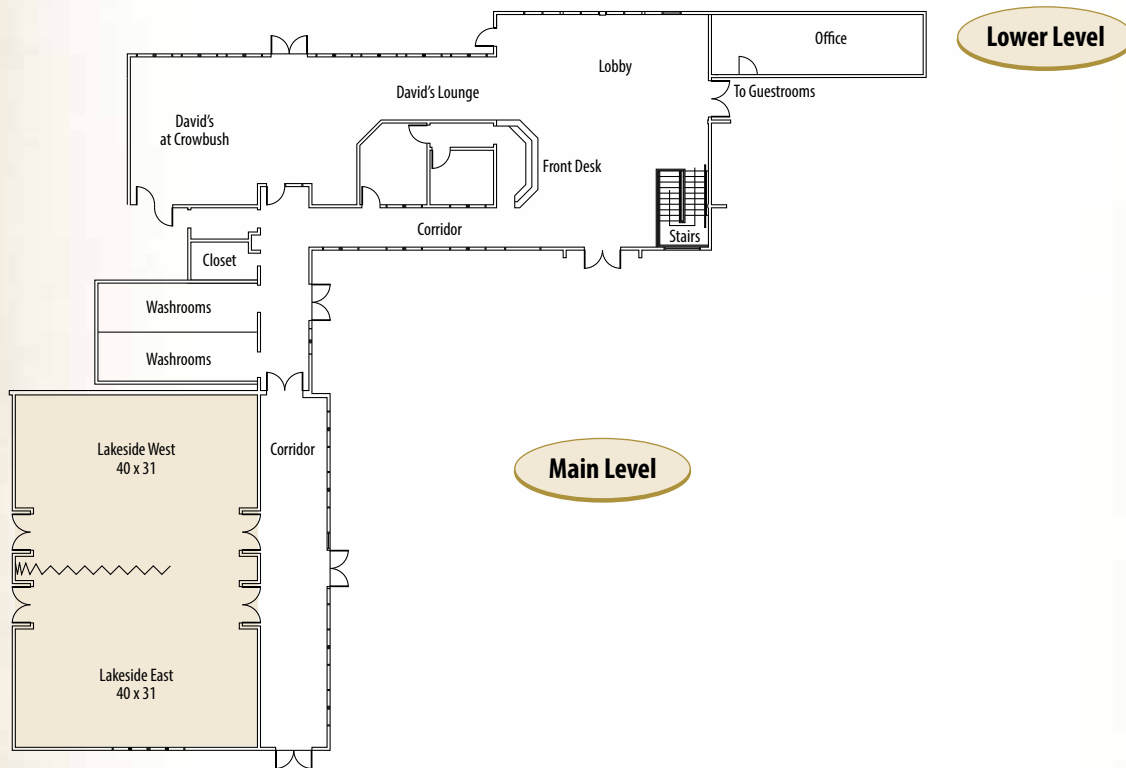

Rodd Crowbush

Golf & Beach Resort

RODD HOTELS & RESORTS

Rodd
HOTELS & RESORTS

On Route #350 in Lakeside • PO Box 164 • Morell • Prince Edward Island • Canada • C0A 1S0
www.rodccrowbush.com

Rodd Crowbush - Meeting & Convention Facilities

Meeting Rooms	Dimensions	Sq. Ft.	Ceiling	Theatre	Banquet	Reception	Classroom	Hollow Sq.	U-Shape	Boardroom
Lakeside West	40' x 31'	1240	14'	100	72	125	40	40	36	25
Lakeside East	40' x 31'	1240	14'	100	72	125	40	40	36	25
Lakeside West/East	40' x 62'	2480	14'	200	176	200	80	90	74	60
Bristol	17' x 17'	289	9'	15	8	15	12	10	8	10
Canavoy	17' x 17'	289	9'	15	8	15	12	10	8	10
Bristol/Canavoy	17' x 34'	578	9'	50	24	45	20	24	24	24
Greenwich	13' x 23'	299	9'	10	16	20	10	10	10	16