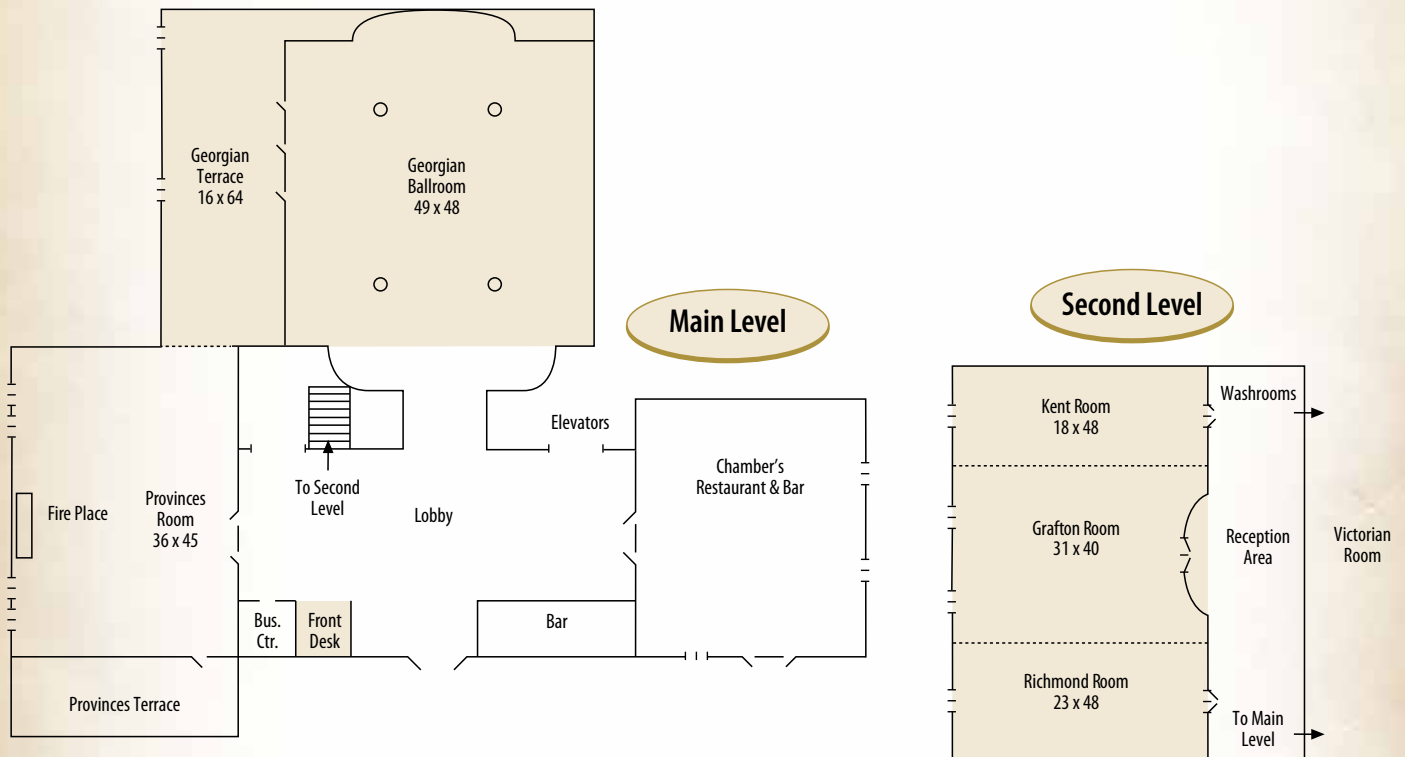

# Rodd Charlottetown - Meeting & Convention Facilities

Meeting Rooms	Dimensions	Sq. Ft.	Ceiling	Theatre	Banquet	Reception	Classroom	Hollow Sq.	U-Shape	Boardroom
Georgian Ballroom	49' x 48'	2352	14'	150	160	300	90	60	45	36
Georgian Terrace	16' x 64'	1024	8'	50	40	125	36	-	20	20
Victorian	72' x 48'	3432	10'	350	260	400	140	80	70	60
Richmond*	23' x 48'	1080	10'	90	50	100	36	30	25	20
Grafton*	31' x 40'	1240	10'	130	70	200	60	40	35	25
Kent*	18' x 48'	864	10'	70	40	75	36	25	20	20
Provinces Room	36' x 45'	1620	15'	100	80	150	40	40	36	30

\*Richmond, Grafton & Kent open up to form the Victorian Room.