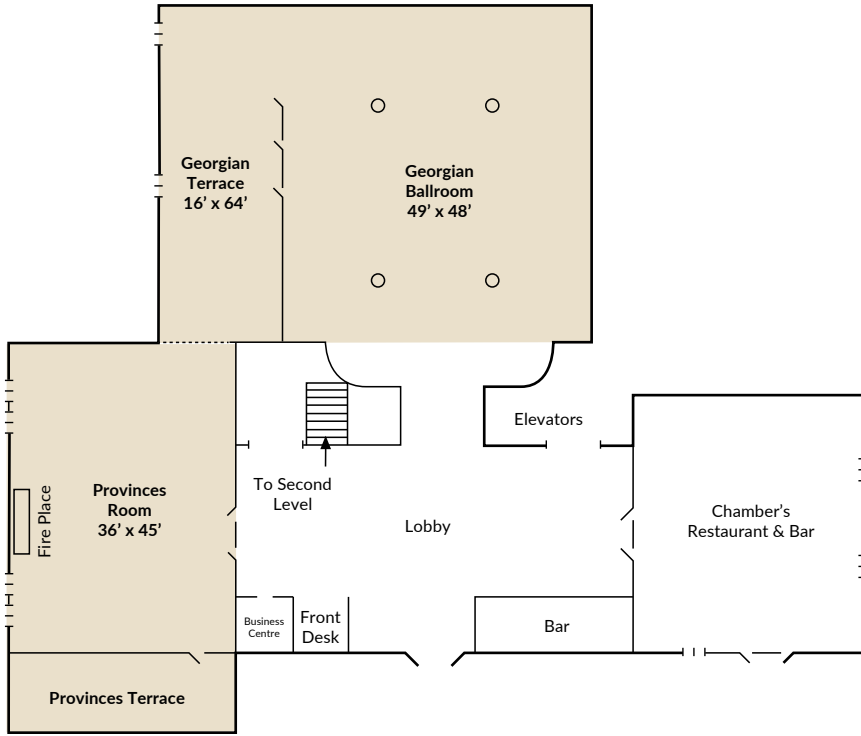

MAIN LEVEL

SECOND LEVEL

MEETING ROOM	DIMENSIONS	SQ. FT.	CEILING	THEATRE	BANQUET	RECEPTION	CLASS ROOM	U-SHAPE	BOARD ROOM	HOLLOW SQUARE
Georgian Ballroom	49' x 48'	2,352	14 ft	150	160	300	90	45	36	60
Georgian Terrace	16' x 64'	1,024	8 ft	50	40	125	36	20	20	-
Victorian*	72' x 48'	3,432	10 ft	350	260	400	140	70	60	80
Richmond	23' x 48'	1,080	10 ft	90	50	100	36	25	20	30
Grafton	31' x 40'	1,240	10 ft	130	70	200	60	35	25	40
Kent	18' x 48'	864	10 ft	70	40	75	36	20	20	25
Provinces Room	36' x 45'	1,620	15 ft	100	80	150	40	36	30	40

*RICHMOND, GRAFTON & KENT OPEN UP TO FORM THE VICTORIAN ROOM

THEATRE SETUP

BANQUET SETUP

RECEPTION SETUP

CLASSROOM SETUP

U-SHAPE SETUP

BOARDROOM SETUP

HOLLOW SQUARE SETUP