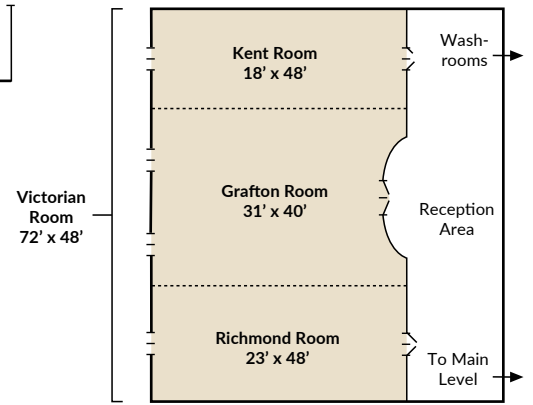

MAIN LEVEL

SECOND LEVEL

MEETING ROOM	DIMENSIONS	SQ. FT.	CEILING	THEATRE	BANQUET	RECEPTION	CLASS ROOM	U-SHAPE	BOARD ROOM	HOLLOW SQUARE
Georgian Ballroom	49' x 48'	2,352	14 ft	150	160	300	90	45	36	60
Georgian Terrace	16' x 64'	1,024	8 ft	50	40	125	36	20	20	-
Victorian*	72' x 48'	3,432	10 ft	350	260	400	140	70	60	80
Richmond	23' x 48'	1,080	10 ft	90	50	100	36	25	20	30
Grafton	31' x 40'	1,240	10 ft	130	70	200	60	35	25	40
Kent	18' x 48'	864	10 ft	70	40	75	36	20	20	25
Provinces Room	36' x 45'	1,620	15 ft	100	80	150	40	36	30	40

*RICHMOND, GRAFTON & KENT OPEN UP TO FORM THE VICTORIAN ROOM

THEATRE SETUP

BANQUET SETUP

RECEPTION SETUP

CLASSROOM SETUP

U-SHAPE SETUP

BOARDROOM SETUP

HOLLOW SQUARE SETUP