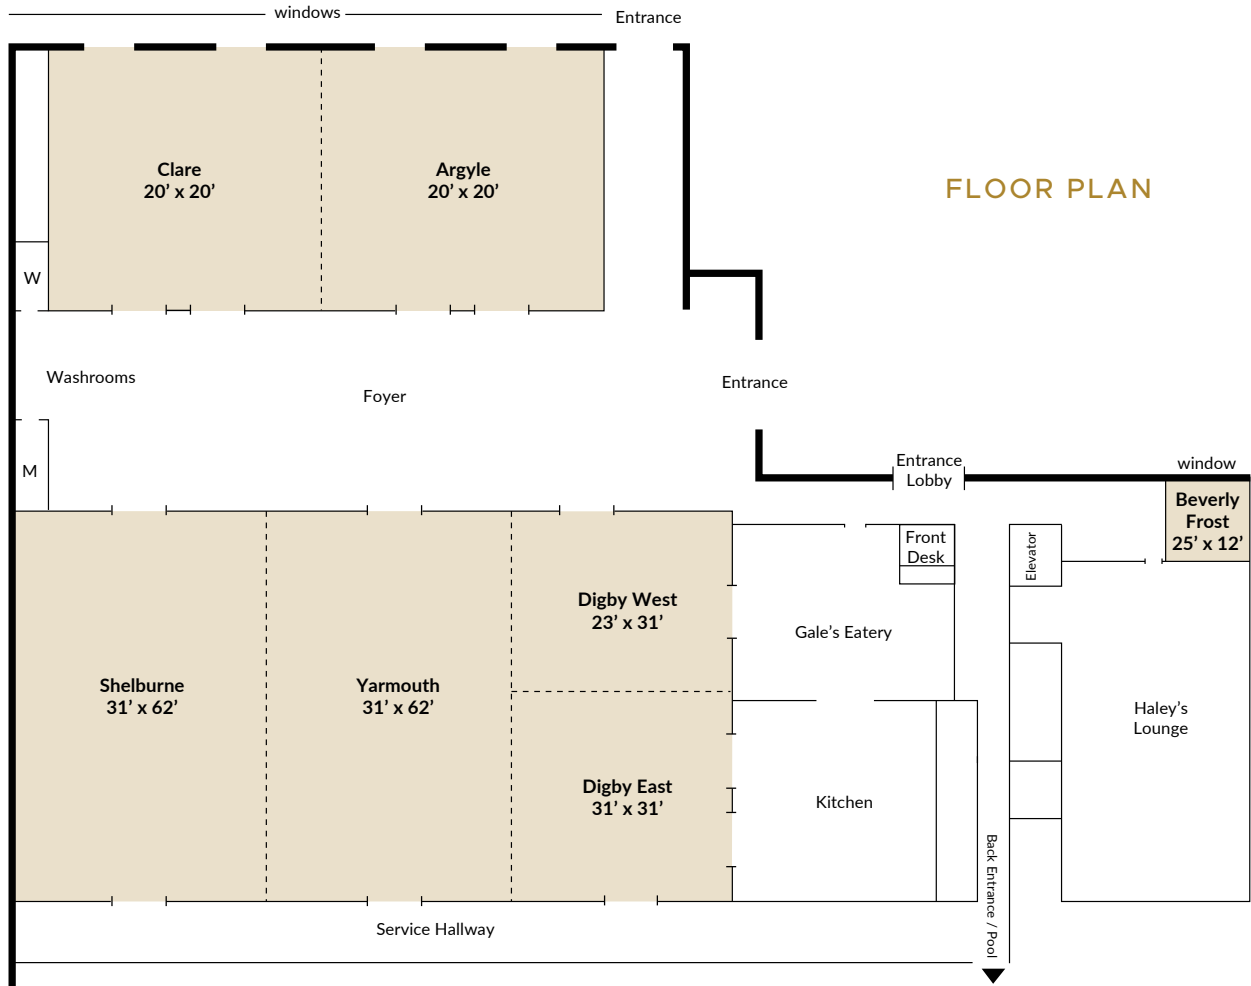

FLOOR PLAN

MEETING ROOM	DIMENSIONS	SQ. FT.	CEILING	THEATRE	BANQUET	RECEPTION	CLASS ROOM	U-SHAPE	BOARD ROOM	HOLLOW SQUARE
Convention Centre*	93' x 62'	5,766	10 ft	700	400	700	300	77	205	100
Shelburne	31' x 62'	1,922	10 ft	180	90	180	80	73	104	92
Yarmouth	31' x 61'	1,922	10 ft	180	90	180	80	73	104	92
Digby East	31' x 31'	964	10 ft	150	80	150	70	27	20	40
Digby West	23' x 31'	713	10 ft	100	50	100	50	20	20	25
Argyle	20' x 20'	400	10 ft	40	25	40	15	15	12	20
Clare	20' x 20'	400	10 ft	40	25	40	15	15	12	20
Argyle/Clare	40' x 20'	800	10 ft	80	50	80	30	30	30	40
Beverly Frost	25' x 12'	300	10 ft	N/A	N/A	N/A	N/A	N/A	14	N/A

*ROOMS COMBINE TO FORM CONVENTION CENTRE (TOTAL)

THEATRE SETUP

BANQUET SETUP

RECEPTION SETUP

CLASSROOM SETUP

U-SHAPE SETUP

BOARDROOM SETUP

HOLLOW SQUARE SETUP