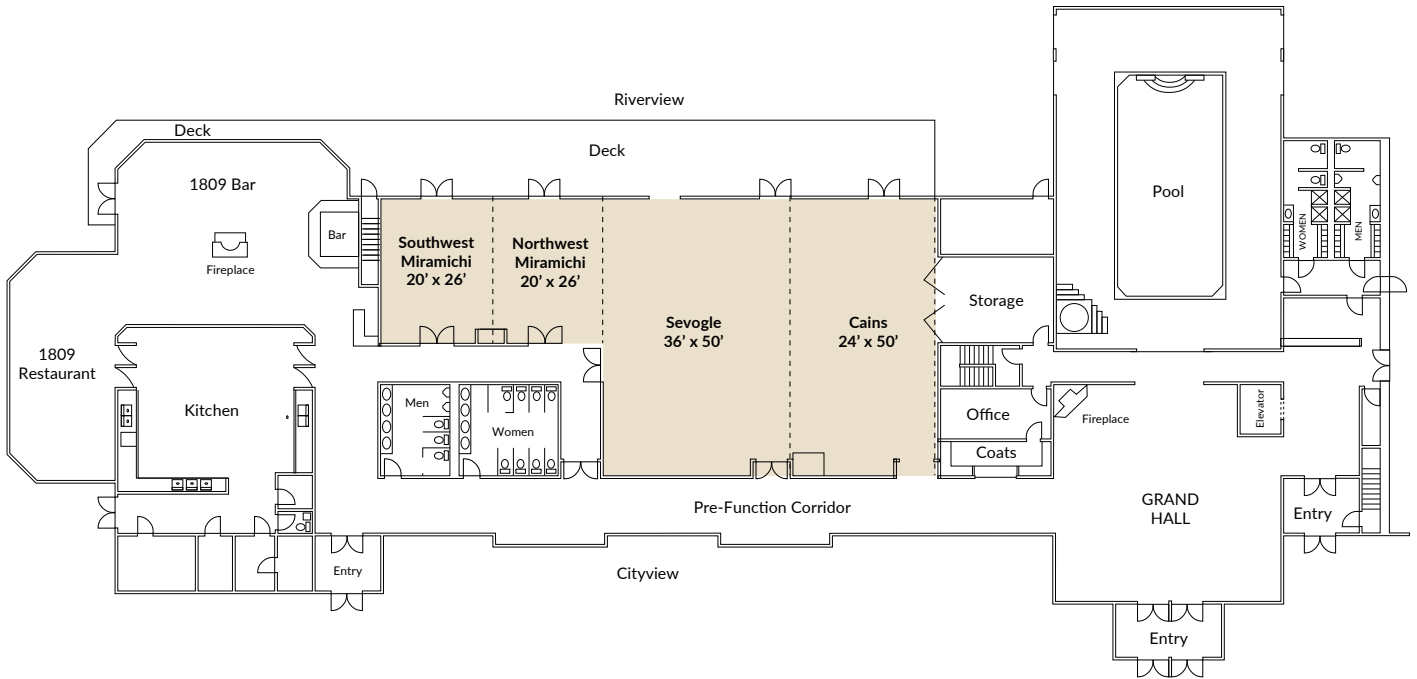

FLOOR PLAN

MEETING ROOM	DIMENSIONS	SQ. FT.	CEILING	THEATRE	BANQUET	RECEPTION	CLASS ROOM	U-SHAPE	BOARD ROOM	HOLLOW SQUARE
Cains/Sevogle	60' x 50'	3,000	12 ft	300	250	375	136	64	50	80
Sevogle	36' x 50'	1,800	12 ft	180	150	225	82	38	30	50
Cains	24' x 50'	1,200	12 ft	120	100	150	55	27	30	30
Southwest Miramichi*	20' x 26'	520	12 ft	35	45	65	24	18	18	20
Northwest Miramichi*	20' x 26'	520	12 ft	35	45	65	24	15	18	20

*THE SOUTHWEST AND NORTHWEST MIRAMICHI COMBINE TO 1040 SQ. FT.
AND ALSO OPEN UP TO THE CAINS/SEVOGLE ADDING 3000 SQ. FT.

THEATRE SETUP

BANQUET SETUP

RECEPTION SETUP

CLASSROOM SETUP

U-SHAPE SETUP

BOARDROOM SETUP

HOLLOW SQUARE SETUP