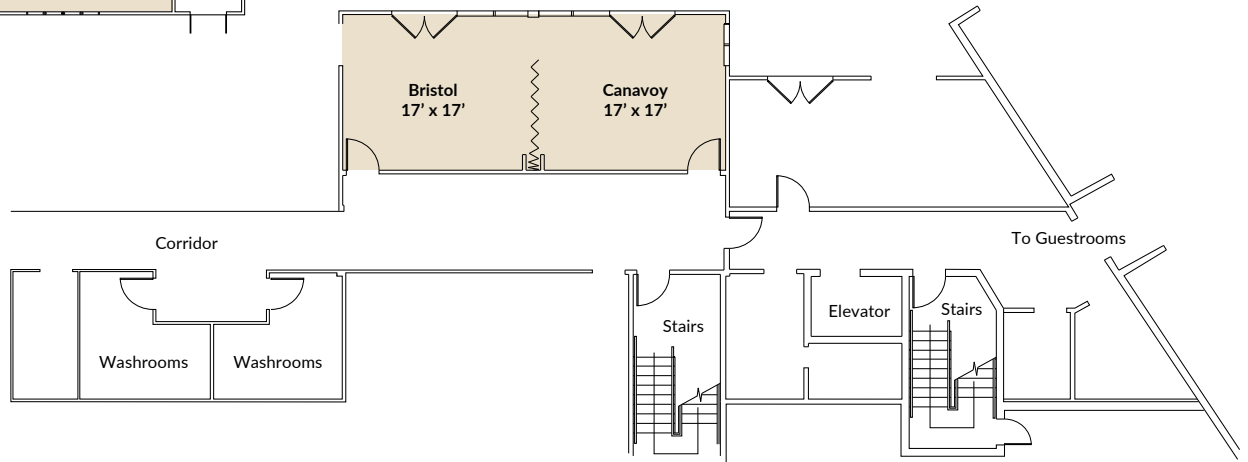

MAIN LEVEL

LOWER LEVEL

MEETING ROOM	DIMENSIONS	SQ. FT.	CEILING	THEATRE	BANQUET	RECEPTION	CLASS ROOM	U-SHAPE	BOARD ROOM	HOLLOW SQUARE
Lakeside East	40' x 31'	1,240	14 ft	100	72	125	40	36	25	40
Lakeside West	40' x 31'	1,240	14 ft	100	72	125	40	36	25	40
Lakeside East/West	40' x 62'	2,480	14 ft	200	176	200	80	74	60	90
Bristol	17' x 17'	289	9 ft	15	8	15	12	8	10	10
Canavoy	17' x 17'	289	9 ft	15	8	15	12	8	10	10
Bristol/Canavoy	17' x 34'	578	9 ft	50	24	45	20	24	24	24

THEATRE SETUP

BANQUET SETUP

RECEPTION SETUP

CLASSROOM SETUP

U-SHAPE SETUP

BOARDROOM SETUP

HOLLOW SQUARE SETUP