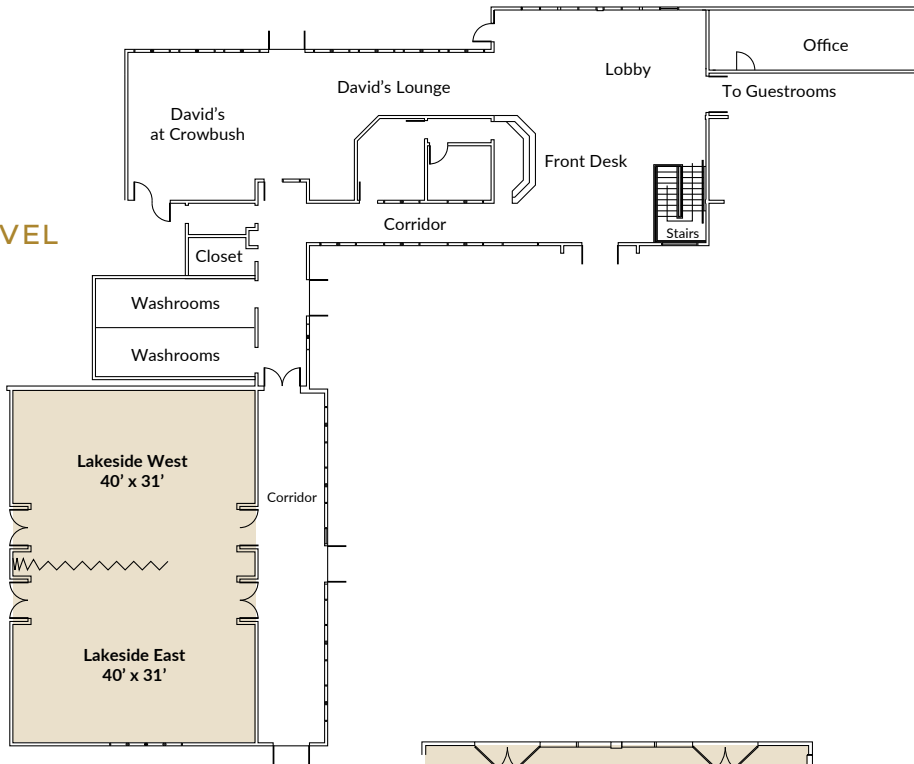

MAIN LEVEL

LOWER LEVEL

MEETING ROOM	DIMENSIONS	SQ. FT.	CEILING	THEATRE	BANQUET	RECEPTION	CLASS ROOM	U-SHAPE	BOARD ROOM	HOLLOW SQUARE
Lakeside East	40' x 31'	1,240	14 ft	100	72	125	40	36	25	40
Lakeside West	40' x 31'	1,240	14 ft	100	72	125	40	36	25	40
Lakeside East/West	40' x 62'	2,480	14 ft	200	176	200	80	74	60	90
Bristol	17' x 17'	289	9 ft	15	8	15	12	8	10	10
Canavoy	17' x 17'	289	9 ft	15	8	15	12	8	10	10
Bristol/Canavoy	17' x 34'	578	9 ft	50	24	45	20	24	24	24

THEATRE SETUP

BANQUET SETUP

RECEPTION SETUP

CLASSROOM SETUP

U-SHAPE SETUP

BOARDROOM SETUP

HOLLOW SQUARE SETUP