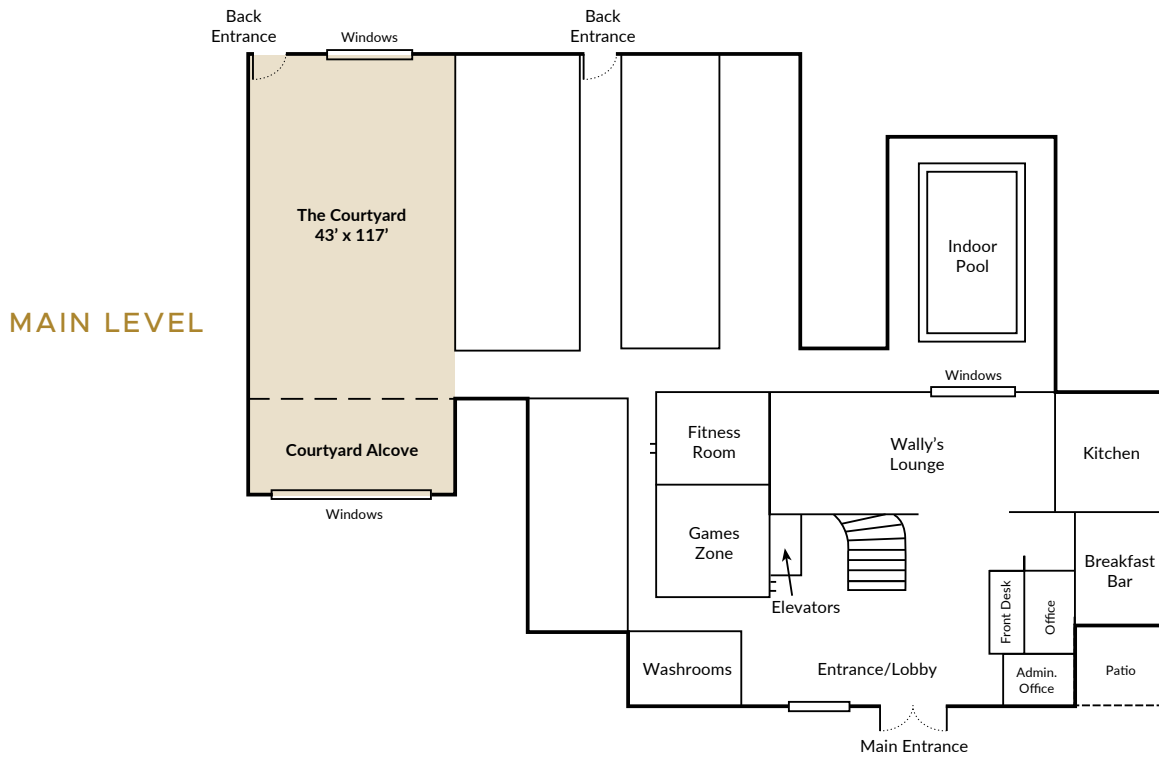

# Meeting & Convention Facilities

14 CAPITAL DR, CHARLOTTETOWN, PE - CANADA - C1A 8C2

PHONE: (902) 894-8566 • FAX: (902) 892-8488 • TOLL FREE: +1 (800) 565-7633

RODDVACATIONS.COM

MEETING ROOM	DIMENSIONS	SQ. FT.	CEILING	THEATRE	BANQUET	RECEPTION	CLASS ROOM	U-SHAPE	BOARD ROOM	HOLLOW SQUARE
Crowbush*	50' x 28'	1,400	7-10 ft	150	140	150	75	46	30	50
Brudenell*	25' x 35'	875	7-10 ft	75	60	75	45	20	20	25
Winsloe	24' x 48'	1,152	7-10 ft	100	80	100	50	30	30	40
Charlottetown	33' x 15'	495	8 ft	40	30	40	20	N/A	17	N/A
Courtyard	43' x 117'	5,031	8-16 ft	350	350	400	200	N/A	N/A	N/A

\*CROWBUSH AND BRUDENELL ROOMS COMBINE TO HOLD 225 THEATRE OR 200 BANQUET

THEATRE SETUP

BANQUET SETUP

RECEPTION SETUP

CLASSROOM SETUP

U-SHAPE SETUP

BOARDROOM SETUP

HOLLOW SQUARE SETUP