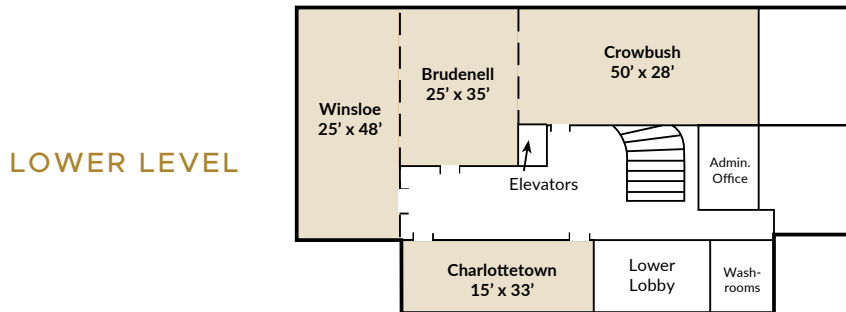

# Meeting & Convention Facilities

14 CAPITAL DR, CHARLOTTETOWN, PE - CANADA - C1A 8C2

PHONE: (902) 894-8566 • FAX: (902) 892-8488 • TOLL FREE: +1 (800) 565-7633

RODDVACATIONS.COM

MEETING ROOM	DIMENSIONS	SQ. FT.	CEILING	THEATRE	BANQUET	RECEPTION	CLASS ROOM	U-SHAPE	BOARD ROOM	HOLLOW SQUARE
Crowbush*	50' x 28'	1,400	7-10 ft	150	140	150	75	46	30	50
Brudenell*	25' x 35'	875	7-10 ft	75	60	75	45	20	20	25
Winsloe	24' x 48'	1,152	7-10 ft	100	80	100	50	30	30	40
Charlottetown	33' x 15'	495	8 ft	40	30	40	20	N/A	17	N/A
Courtyard	43' x 117'	5,031	8-16 ft	350	350	400	200	N/A	N/A	N/A

\*CROWBUSH AND BRUDENELL ROOMS COMBINE TO HOLD 225 THEATRE OR 200 BANQUET

THEATRE SETUP

BANQUET SETUP

RECEPTION SETUP

CLASSROOM SETUP

U-SHAPE SETUP

BOARDROOM SETUP

HOLLOW SQUARE SETUP